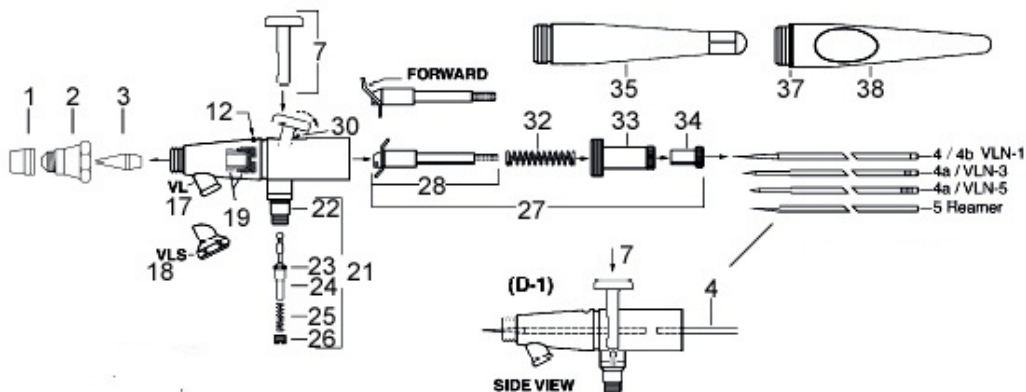

Dixie Art Supplies

Paasche VL & VLST-PRO Parts

Parts List

[\(back to VL page\)](#)

No.	click to order	Description	list	sale
New Style VL parts				
1	XI-41 \$3.95	Needle cap (for #1, #3 & #5)	\$5.95	3.95
2	VLH-1 \$4.90	Head #1 (aircap & body)	\$7.45	4.90