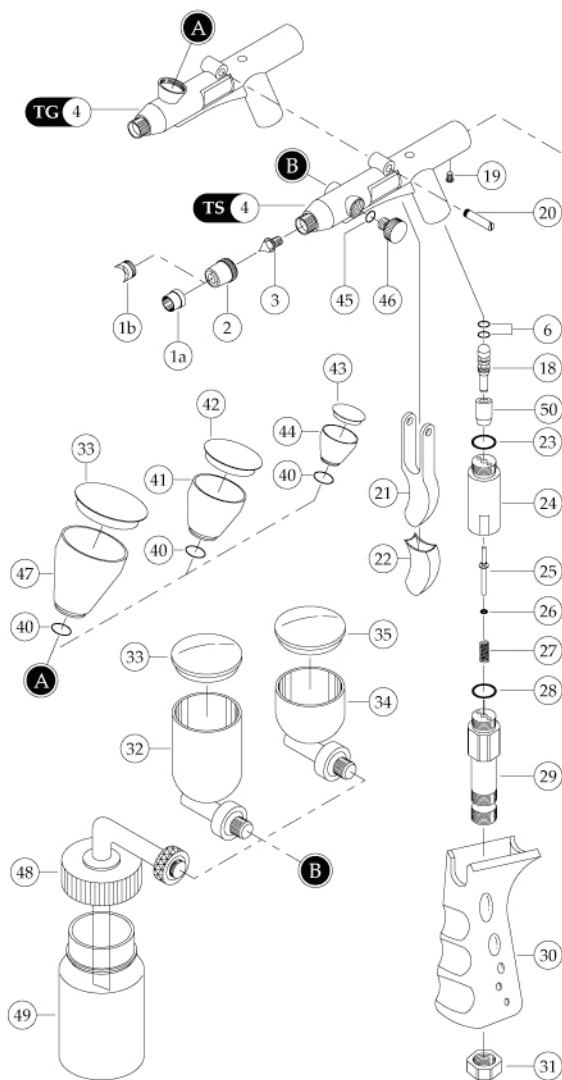

11. EXPLODED DIAGRAM & PARTS LIST

11. EXPLODED DIAGRAM & PARTS LIST

No.	Part No.	Part Description	No.	Part No.	Part Description
1a	A034000	Quick-Fit™ Needle Cap	22	A150017	Trigger grip
1b	A034010	Quick-Fit™ Crown Cap	23	A060003	O-ring
2	A044020	Nozzle cap (0.2mm)	24	A150018	Air valve assembly
	A044030	Nozzle cap (0.3mm)	25	A150019	Air valve pin
	A044050	Nozzle cap (0.5mm)	26	A060006	O-ring
3	A054020	Fluid nozzle (0.2mm)	27	A110005	Air valve spring
	A054030	Fluid nozzle (0.3mm)	28	A060005	O-ring
	A054050	Fluid nozzle (0.5mm)	29	A150020	Air valve extension
4	A010009	Body (TG)	30	A150054	Pistol grip handle
	A010010	Body (TS)	31	A150022	Nut
5	A120004	Packing seal	32	A090003	Side gravity cup (15mL)
6	A060002	O-ring	33	A100003	Cup lid (15mL)
7	A130003	Packing screw	34	A090002	Side gravity cup (7mL)
8	A150013	Slider	35	A100002	Cup lid (7mL)
9	A110004	Slider spring	36	A150012	Nut
10	A130007	Guide screw	37	A150011	Threaded insert
11	A071035	Needle chuck	38	A150023	Threaded insert
12	A110003	Needle chuck spring	39	A150010	Nozzle wrench
13	A150014	Slider spring casing	40	A060008	O-ring
14	A024020	Fluid needle (0.2mm)	41	A090004	Top gravity cup (7mL)
	A021030	Fluid needle (0.3mm)	42	A100004	Cup lid (7mL)
	A024050	Fluid needle (0.5mm)	43	A090005	Top gravity cup (2mL)
15	A150001	Needle lock	44	A100005	Cup lid (2mL)
16	A080004	Rear handle cap	45	A060011	O-ring
17	A160000	Pre-set adjustment knob	46	A150055	Side plug
18	A150053	Slider shift pin	47	A090006	Top gravity cup (15mL)
19	A130012	Screw	48	A100006	Side siphon assembly
20	A130013	Trigger screw	49	A140001	Paint bottle (30mL)
21	A150016	Trigger	50	A150056	Piston Guide