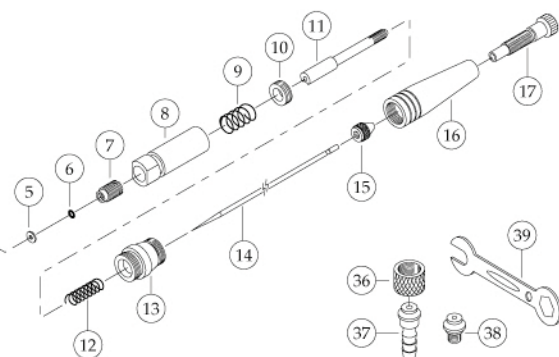

11. EXPLODED DIAGRAM & PARTS LIST

11. EXPLODED DIAGRAM & PARTS LIST

No.	Part No.	Part Description	No.	Part No.	Part Description
1a	A034000	Quick-Fit™ Needle Cap	22	A150017	Trigger grip
1b	A034010	Quick-Fit™ Crown Cap	23	A060003	O-ring
2	A044020	Nozzle cap (0.2mm)	24	A150018	Air valve assembly
	A044030	Nozzle cap (0.3mm)	25	A150019	Air valve pin
	A044050	Nozzle cap (0.5mm)	26	A060006	O-ring
3	A054020	Fluid nozzle (0.2mm)	27	A110005	Air valve spring
	A054030	Fluid nozzle (0.3mm)	28	A060005	O-ring
	A054050	Fluid nozzle (0.5mm)	29	A150020	Air valve extension
4	A010009	Body (TG)	30	A150054	Pistol grip handle
	A010010	Body (TS)	31	A150022	Nut
5	A120004	Packing seal	32	A090003	Side gravity cup (15mL)
6	A060002	O-ring	33	A100003	Cup lid (15mL)
7	A130003	Packing screw	34	A090002	Side gravity cup (7mL)
8	A150013	Slider	35	A100002	Cup lid (7mL)
9	A110004	Slider spring	36	A150012	Nut
10	A130007	Guide screw	37	A150011	Threaded insert
11	A071035	Needle chuck	38	A150023	Threaded insert
12	A110003	Needle chuck spring	39	A150010	Nozzle wrench
13	A150014	Slider spring casing	40	A060008	O-ring
14	A024020	Fluid needle (0.2mm)	41	A090004	Top gravity cup (7mL)
	A021030	Fluid needle (0.3mm)	42	A100004	Cup lid (7mL)
	A024050	Fluid needle (0.5mm)	43	A090005	Top gravity cup (2mL)
15	A150001	Needle lock	44	A100005	Cup lid (2mL)
16	A080004	Rear handle cap	45	A060011	O-ring
17	A160000	Pre-set adjustment knob	46	A150055	Side plug
18	A150053	Slider shift pin	47	A090006	Top gravity cup (15mL)
19	A130012	Screw	48	A100006	Side siphon assembly
20	A130013	Trigger screw	49	A140001	Paint bottle (30mL)
21	A150016	Trigger	50	A150056	Piston Guide